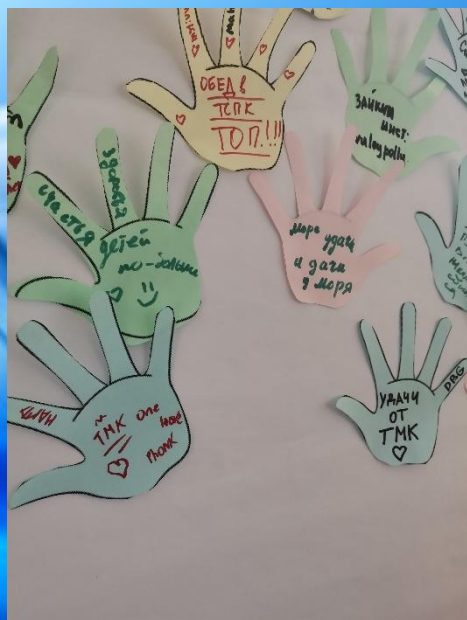

Добровольческий отряд